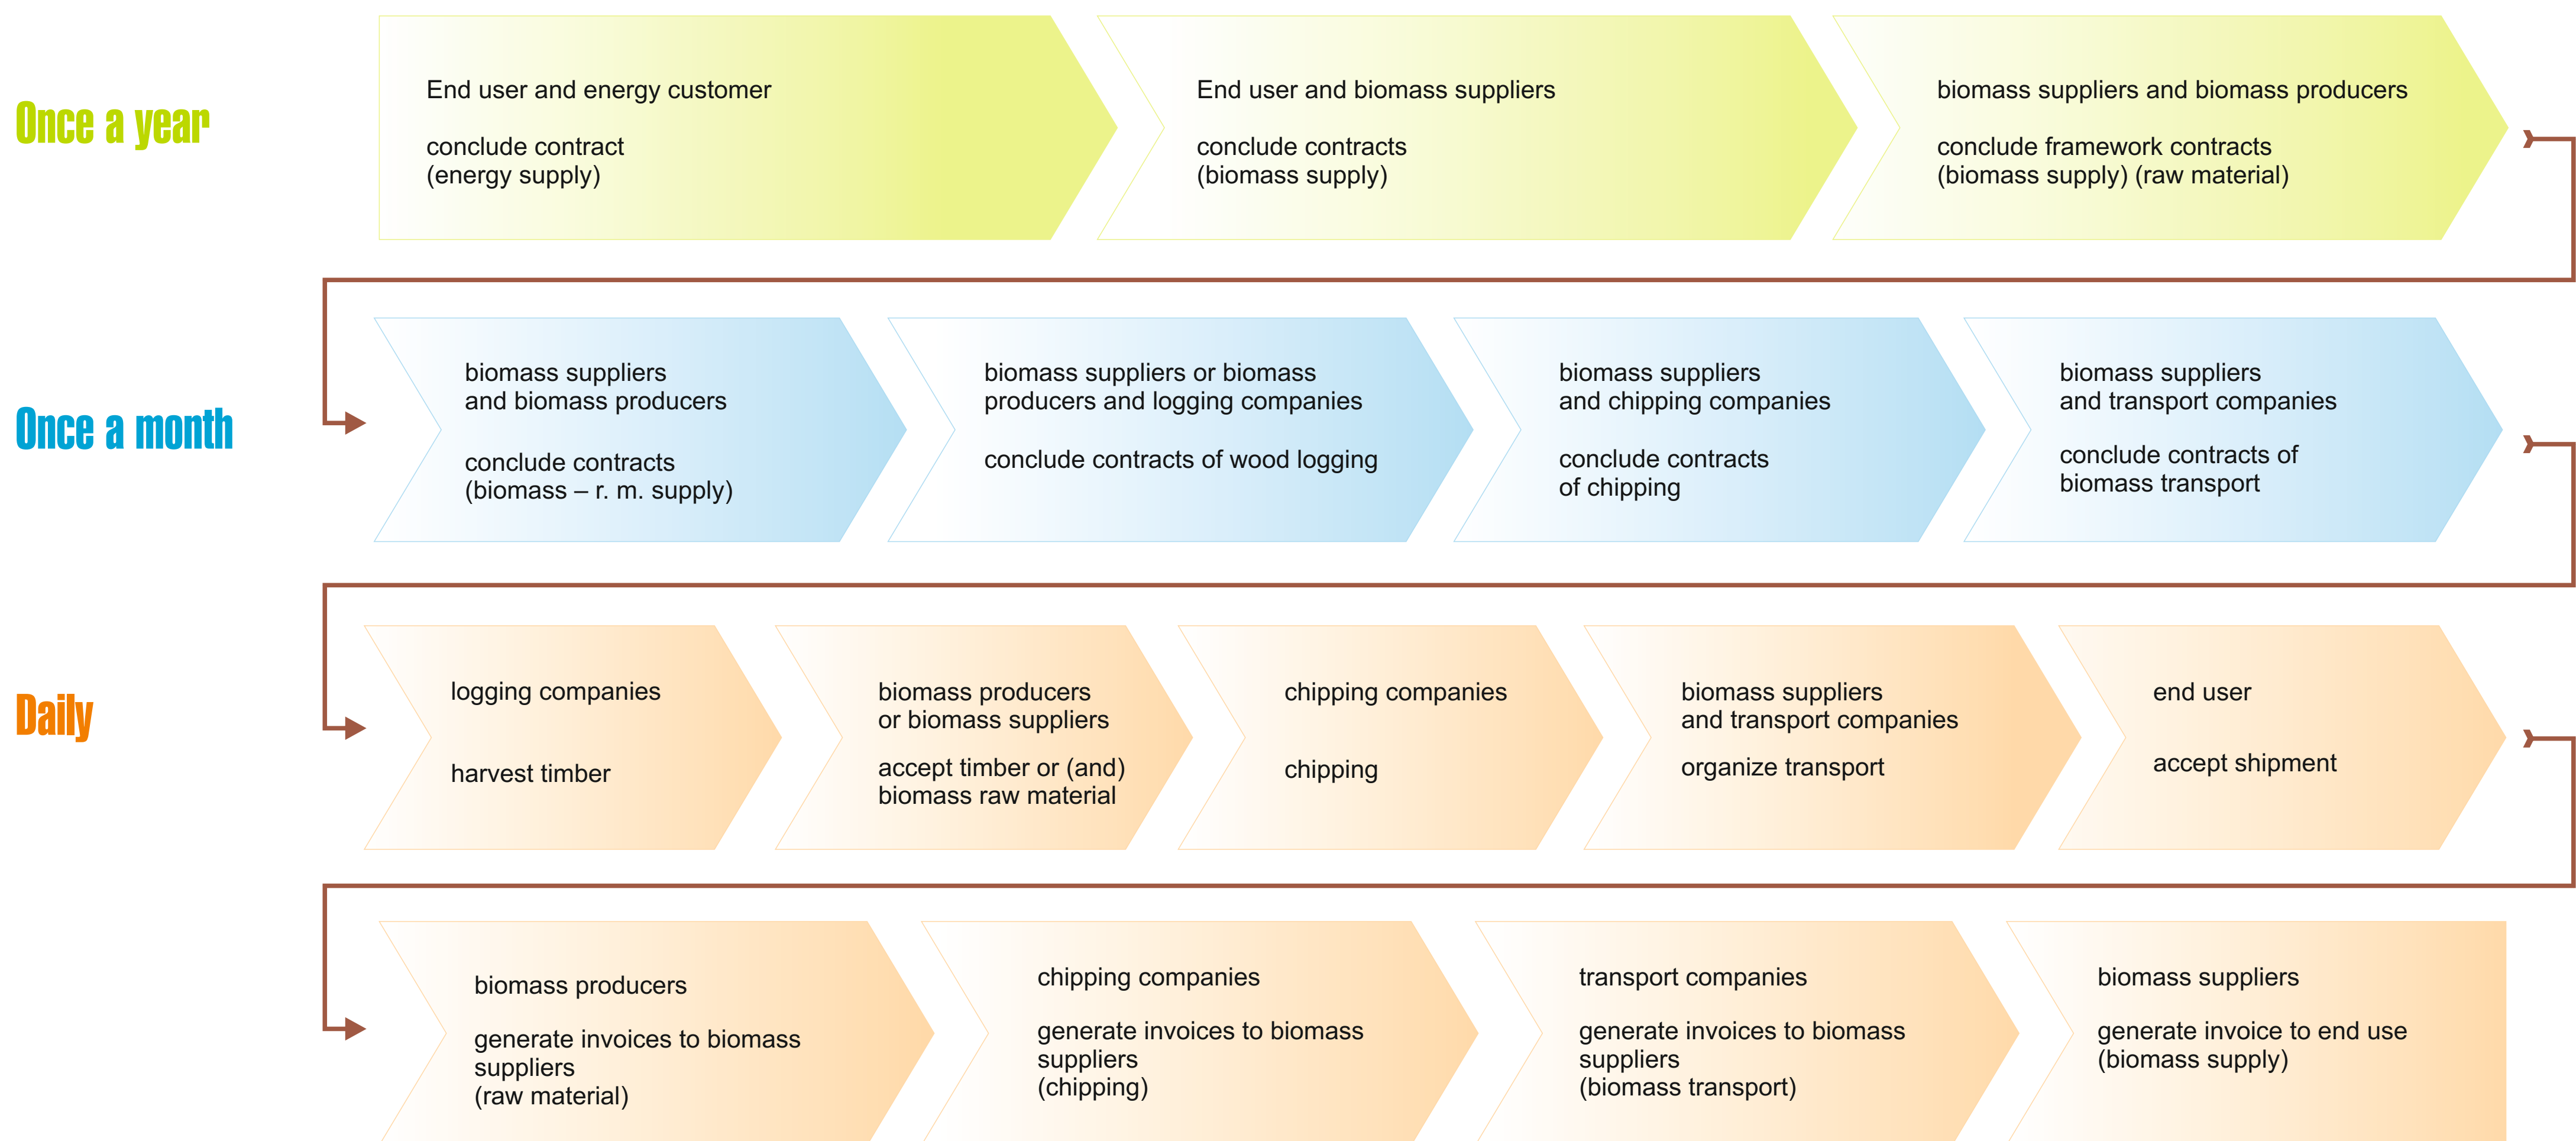

# SLOVAK BIOMASS SUPPLY CHAIN

Supplies of forest fuel chips from non-state forest and non-forest lands ensured by private company to the heating plant Zvolenská teplárenská in Zvolen

## Main processes and activities

FREQUENCY

## Evaluating organisational design in supply chain